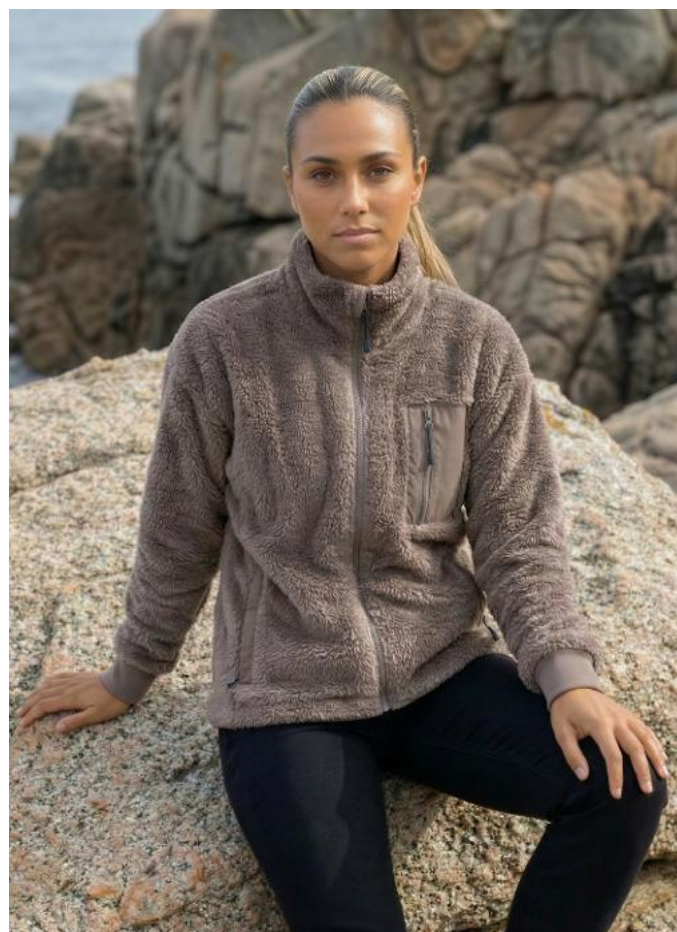

Fabric: 100% Softpile
Colors: Navy, Taupe, Dusty Green

XS-XXL