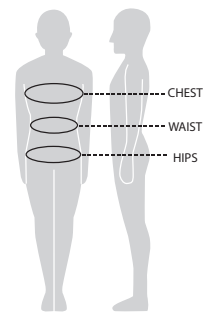

Junior's body measurements

Size	122/128	134/140	146/152	158/164
Age	7-8	9-10	11-12	13-14
Chest	64	70	76	82
Waist	58	61	64	67
Hip	69	75	82	87
Inseam	59	66	71,5	77
Sleeve Length	45	50	54,5	59