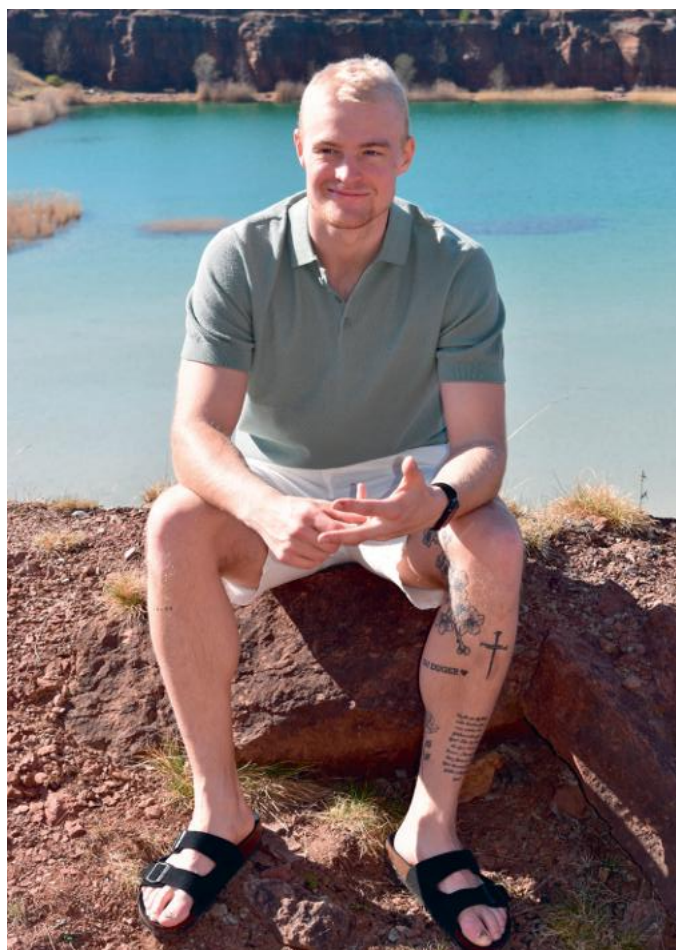

S-XXL

7856454 T-shirt

Fabric: 100% Cotton
Colors: Black, Navy, White, Denim, Dusty Green

S-XXL

7856455 T-shirt

Fabric: 100% Cotton
Colors: Navy, White, Denim, Dusty Green, Peach

S-XXL

7856456 T-shirt