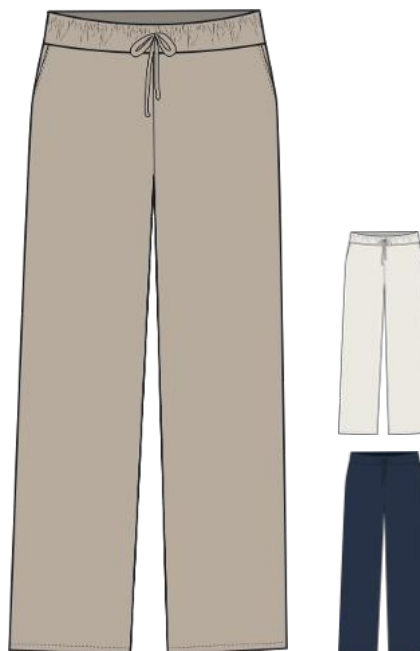

7824452 Trousers

Fabric: 50% Cotton 50% Linen
Colors: Navy, White, Beige

122/128-158/164