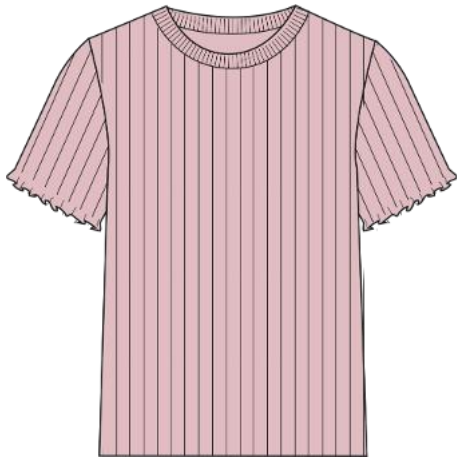

7915466 Knitted top

Fabric: 70% Polyamide 30% Viscose
Colors: Navy, Pink, White Comb

122/128-158/164