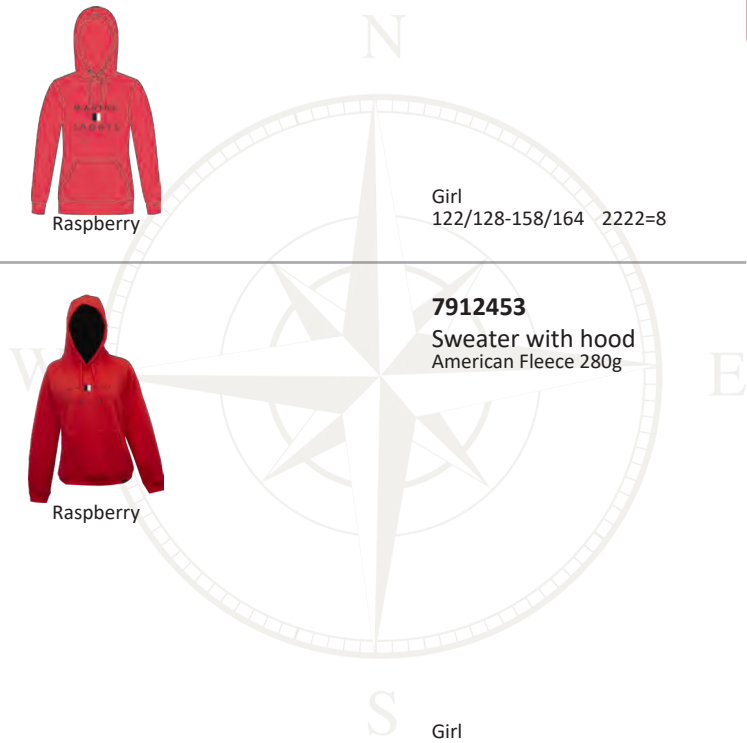

Raspberry

Navy

**7912453**  
Sweater with hood  
American Fleece 280g

Girl  
122/128-158/164 2222=8

GIRL

Navy

Grey Melange

Raspberry