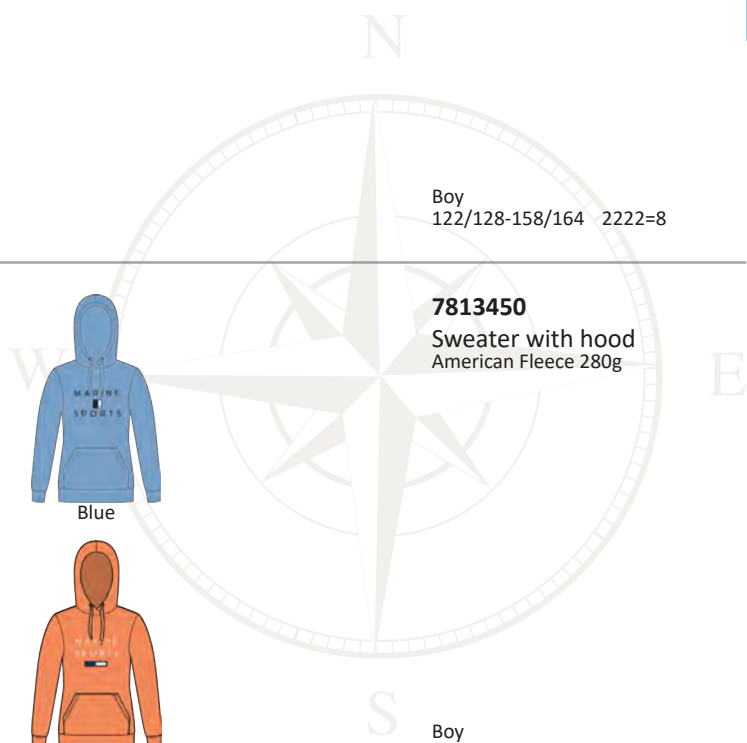

Orange

7813450
Sweater with hood
American Fleece 280g

Boy
122/128-158/164 2222=8