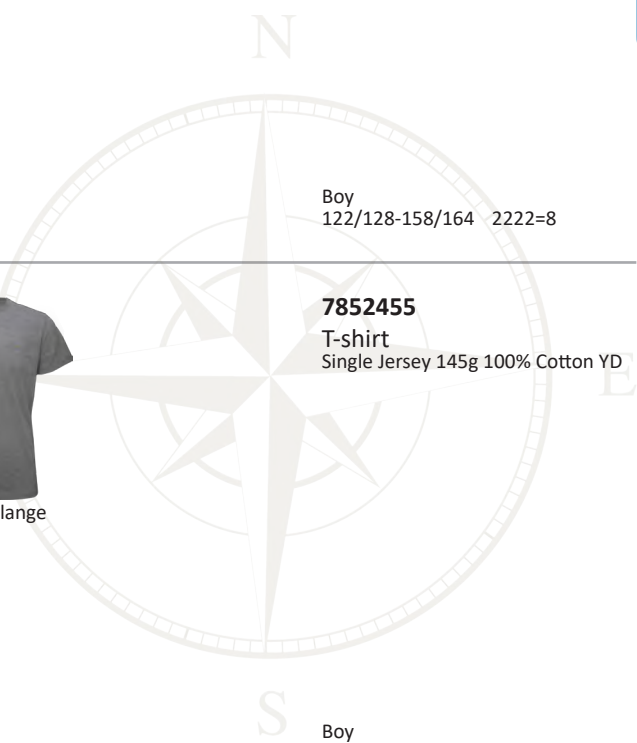

7852455
T-shirt
Single Jersey 145g 100% Cotton YD

Boy
122/128-158/164 2222=8