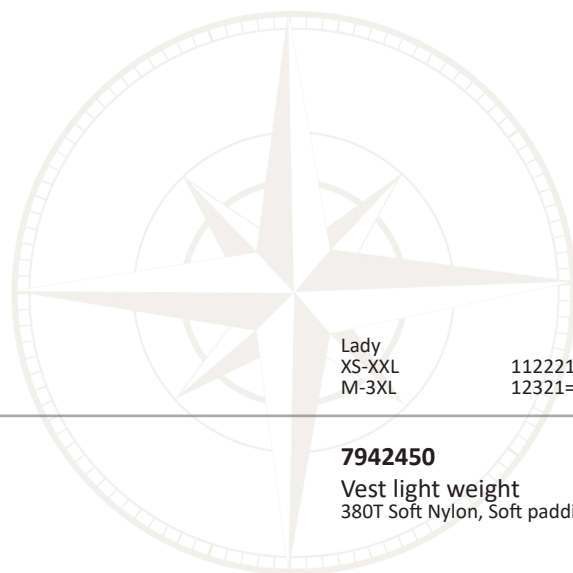

White

Pink

**7902452**

Jacket light weight  
380T Soft Nylon, Soft padding

Lady  
XS-XXL  
M-3XL

112221=9  
12321=9

Navy

White