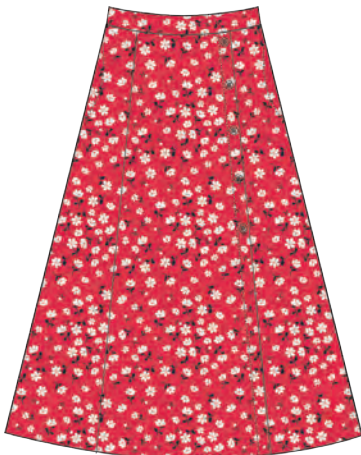

Lady  
XS-XXL

112221=9

Navy Comb

Raspberry Comb

**7963460**  
Dress with belt  
Woven Polyester

Lady  
XS-XXL

112221=9

Raspberry Comb