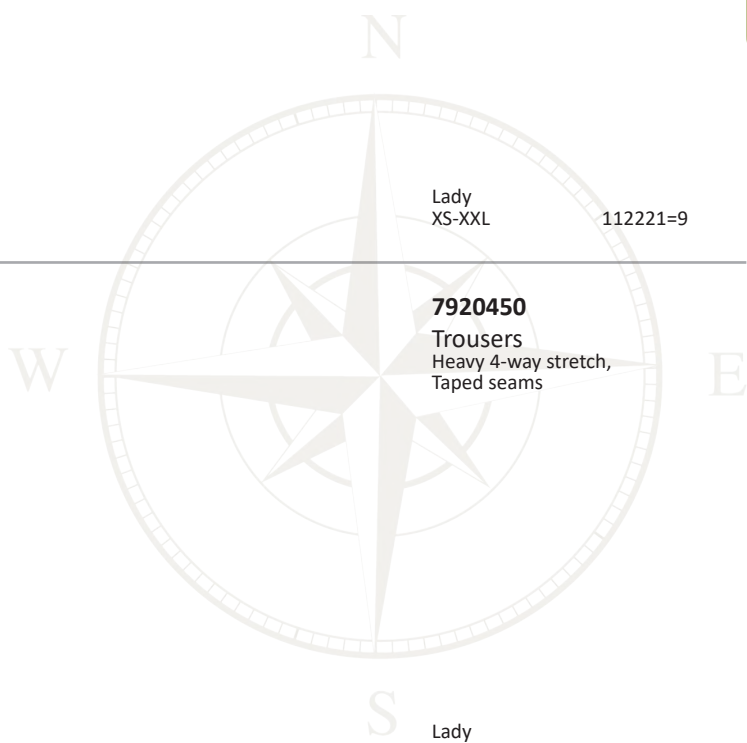

7920450
Trousers
Heavy 4-way stretch,
Taped seams

Lady
XS-XXL 112221=9