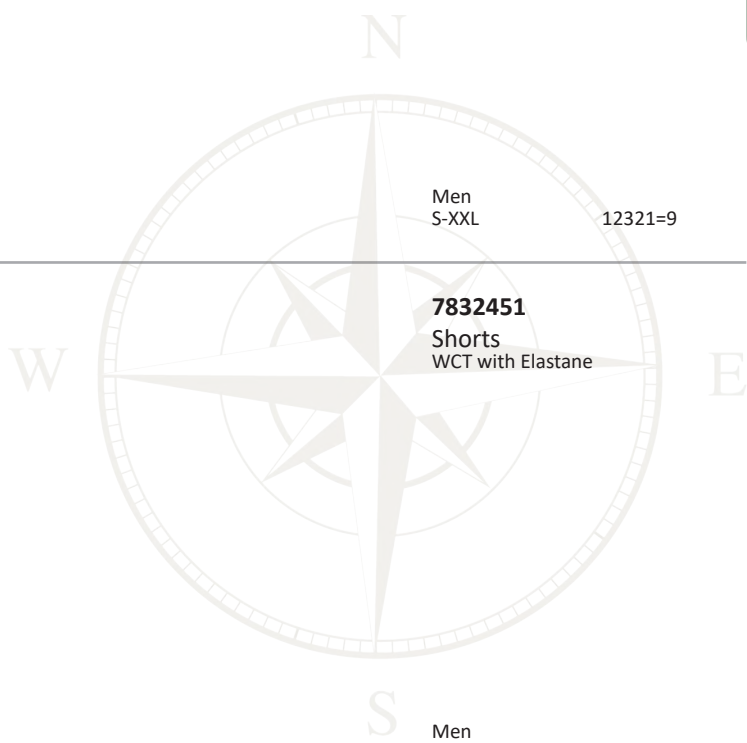

7832451
Shorts
WCT with Elastane

Men
S-XXL

12321=9