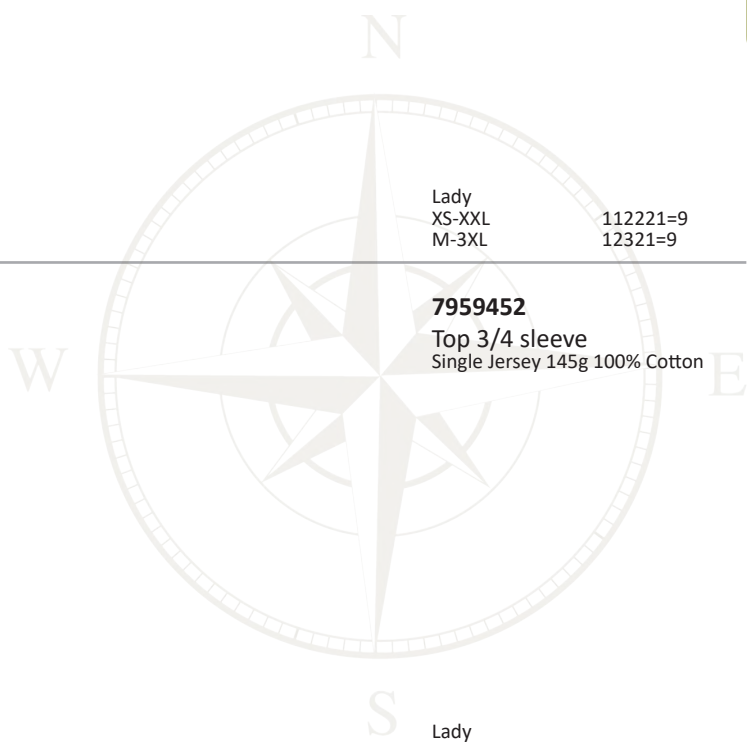

Lady  
XS-XXL 112221=9  
M-3XL 12321=9

White Comb

Navy Comb

Navy

**7959452**  
Top 3/4 sleeve  
Single Jersey 145g 100% Cotton

Lady  
XS-XXL 112221=9  
M-3XL 12321=9

Off White

Navy