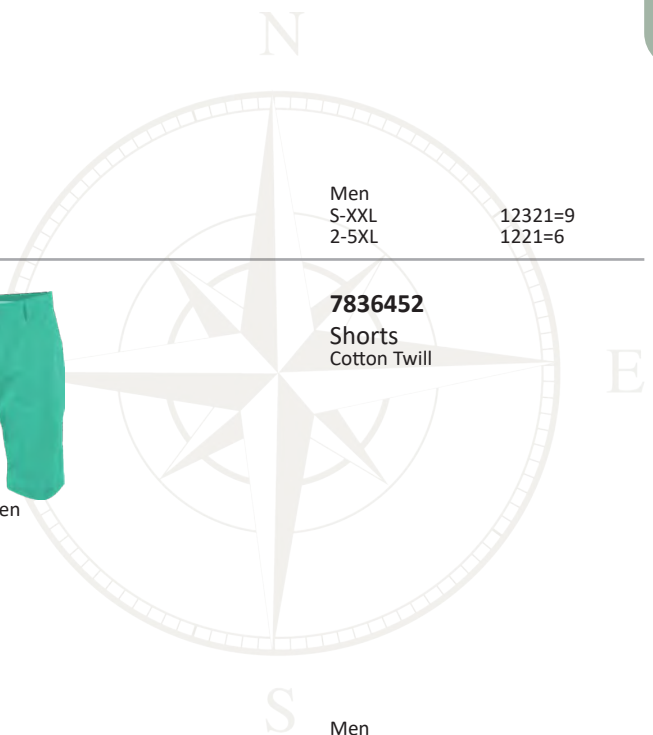

Men  
S-XXL 12321=9  
2-5XL 1221=6

Sand

Blue

Green

Navy

**7836452**  
Shorts  
Cotton Twill

Men  
S-XXL 12321=9

Black