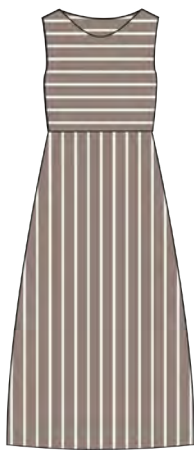

Taupe Comb

7964455

Dress
Jersey 95% Cotton 5% Lycra

Lady
XS-XXL

112221=9