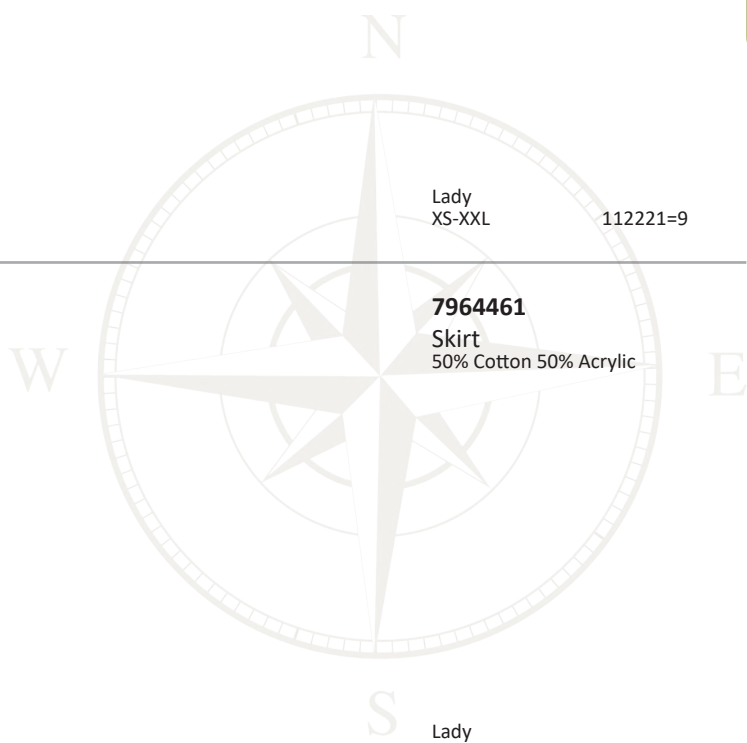

White Comb

Navy Comb

**7964461**  
Skirt  
50% Cotton 50% Acrylic

Lady  
XS-XXL

112221=9

WOMEN

Navy

Pink