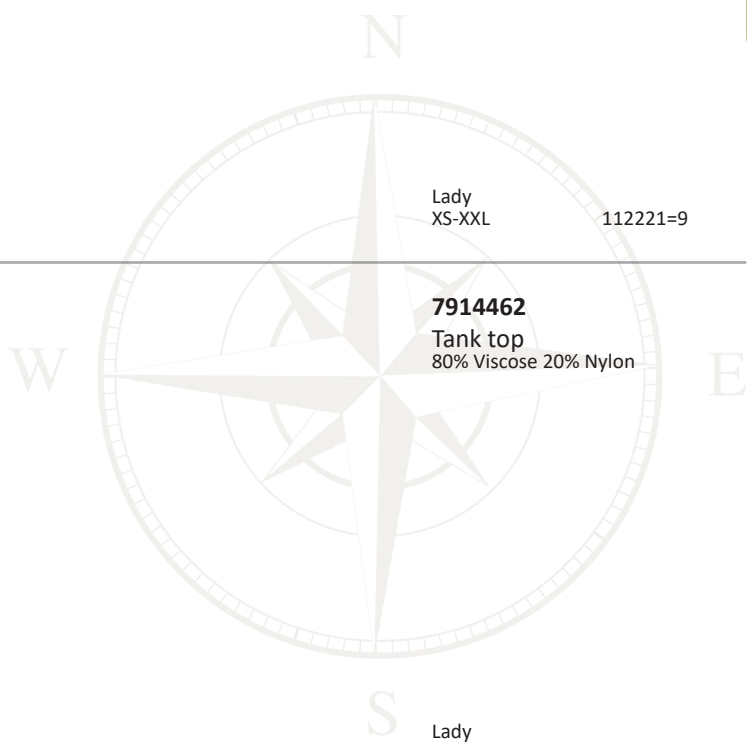

112221=9

Off White

Taupe

Navy

**7914462**  
Tank top  
80% Viscose 20% Nylon

Lady  
XS-XXL

112221=9

WOMEN