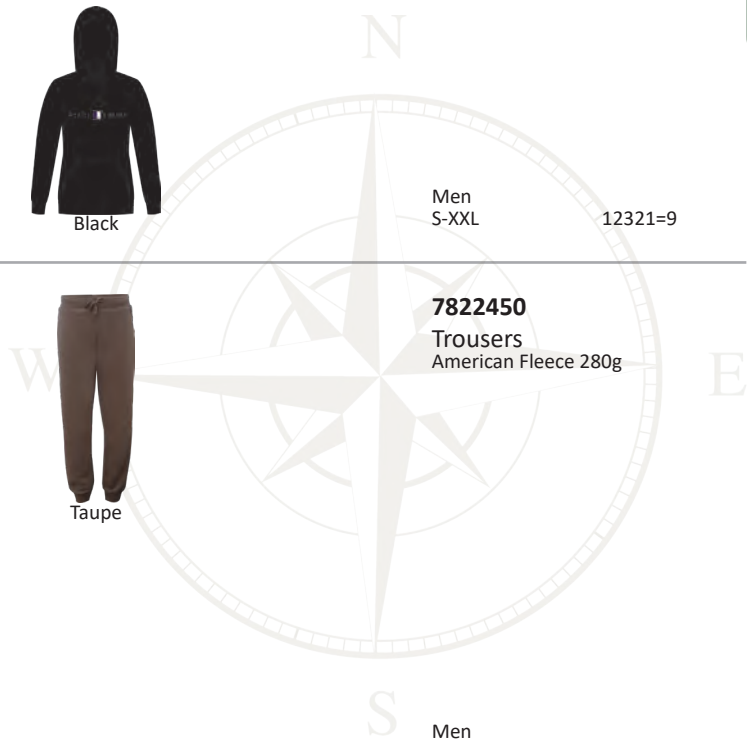

Black

Taupe

Navy

Men  
S-XXL 12321=9

Navy

Grey Melange

Blue

Taupe