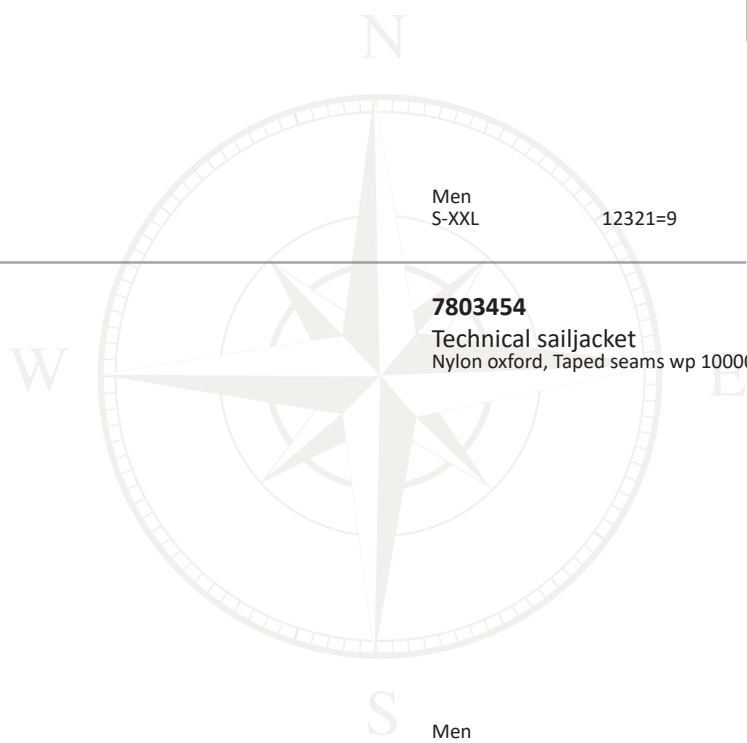

Navy

**7803454**  
Technical sailjacket  
Nylon oxford, Taped seams wp 10000

Men  
S-XXL 12321=9

MEN

Navy

Black

**7809450**

Jacket