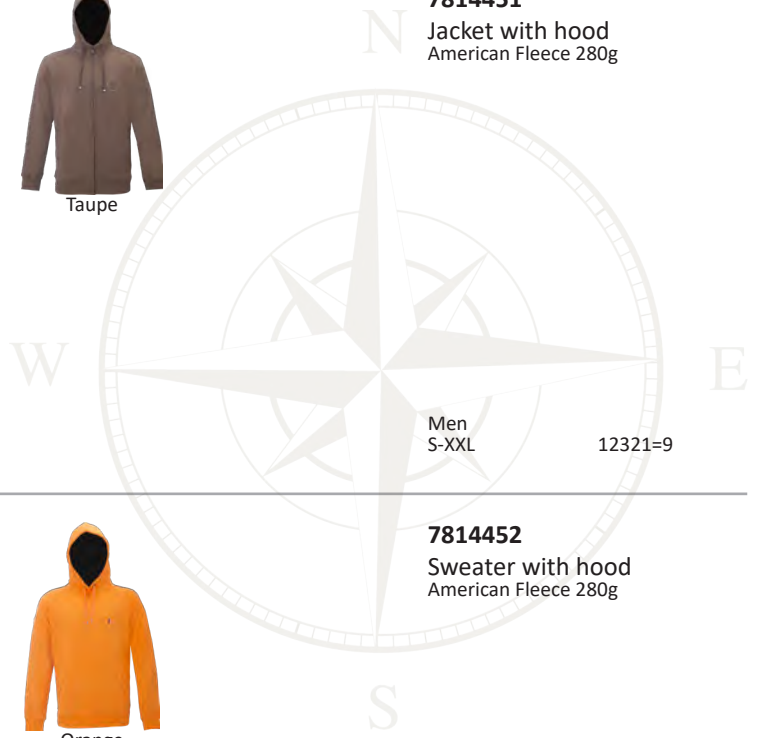

Grey Melange

Taupe

Black

**7814451**

Jacket with hood  
American Fleece 280g

Men  
S-XXL

12321=9

Grey Melange