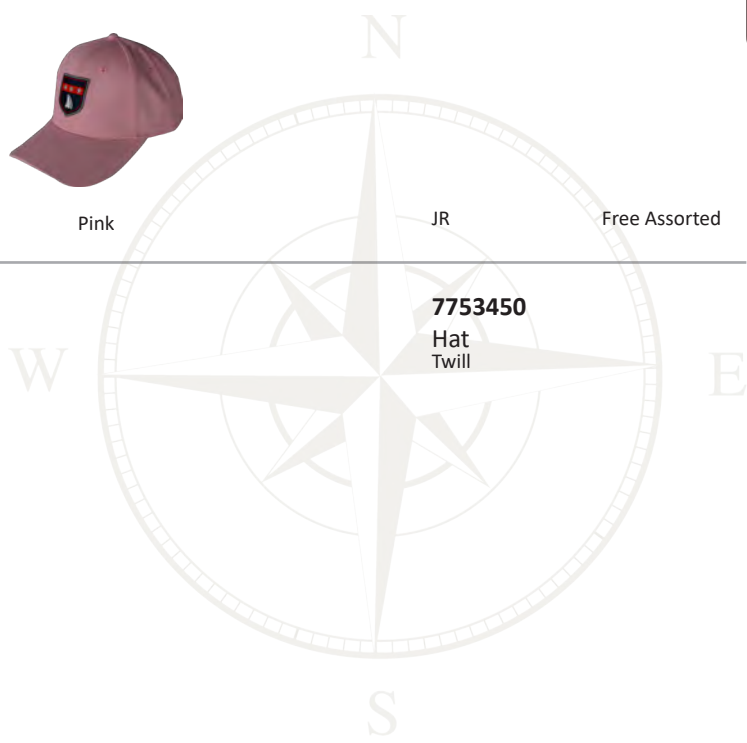

JR   Free Assorted
S-M   Free Assorted