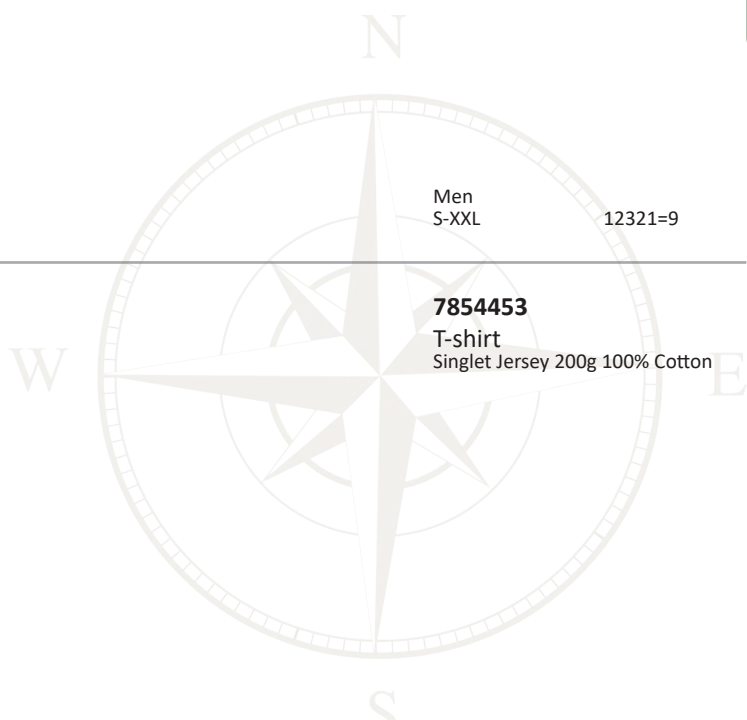

Men  
S-XXL 12321=9

Off White

Taupe

Navy

**7854453**  
T-shirt  
Singlet Jersey 200g 100% Cotton

Men  
S-XXL 12321=9

MEN

Navy