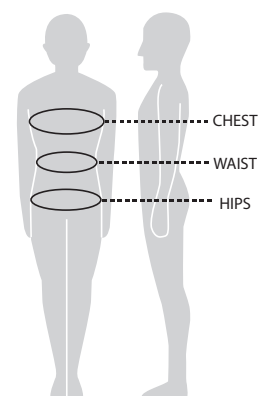

Junior's body measurements

Size	122/128	134/140	146/152	158/164
Age	7-8	9-10	11-12	13-14
Chest	64	70	76	82
Waist	58	61	64	67
Hip	69	75	82	87
Inseam	59	66	71,5	77
Sleeve Length	45	50	54,5	59