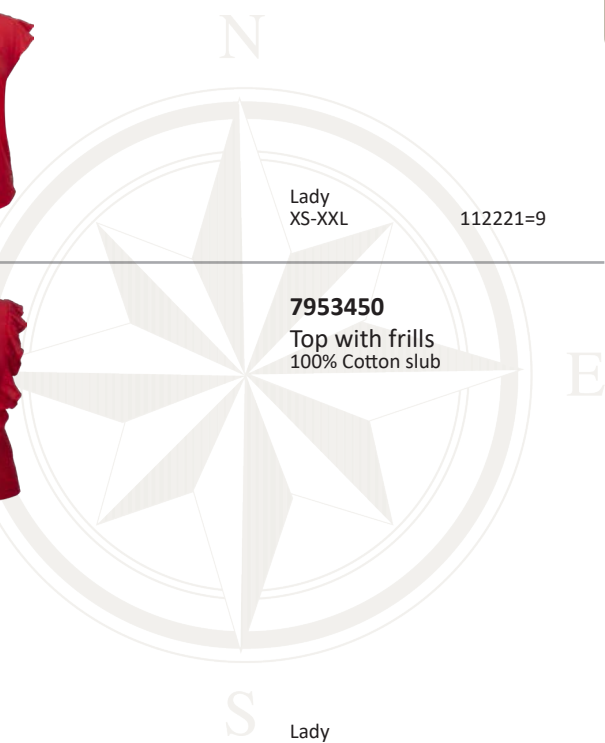

7953450
Top with frills
100% Cotton slub

Lady
XS-XXL 112221=9