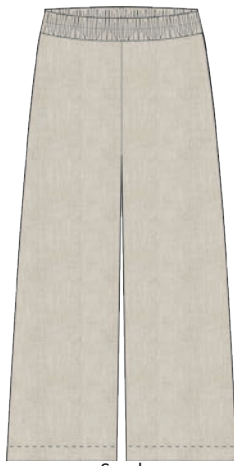

Sand

7923450
Trousers
Linen mix

S

Lady
XS-XXL

112221=9