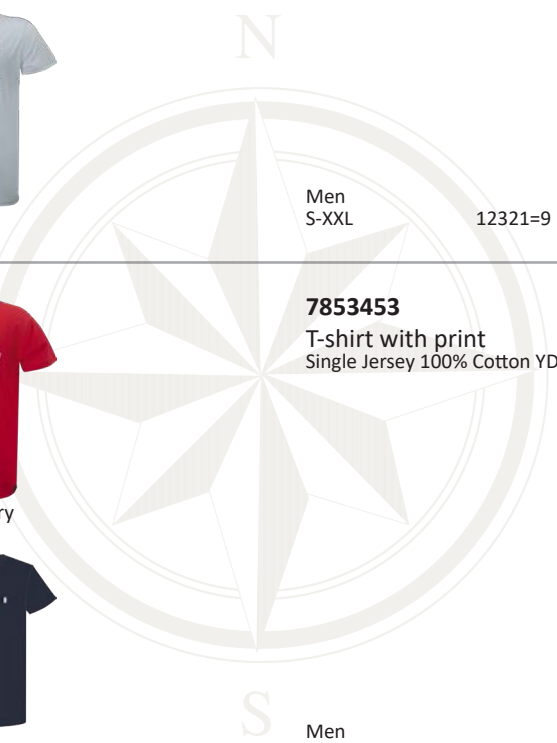

7853450

T-Shirt
Single Jersey 100% Cotton

Men
S-XXL 12321=9
2-5XL 1221=6

7853451

T-Shirt AOP
Single Jersey 100% Cotton

Men
S-XXL 12321=9

7853452

T-shirt with print
Single Jersey 100% Cotton YD

Men
S-XXL 12321=9

7853453

T-shirt with print
Single Jersey 100% Cotton YD

Men
S-XXL 12321=9

MEN

E