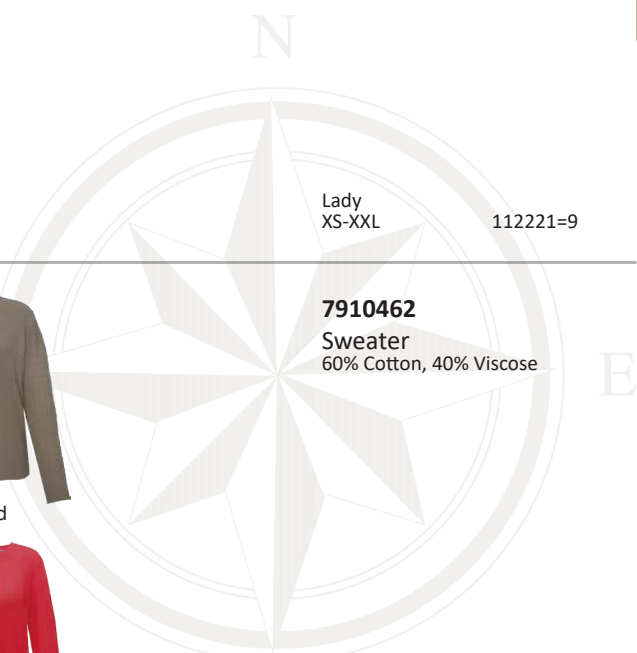

7913460

Sweater
70% Viscose, 30% Polyester

Lady
XS-XXL

112221=9

Off White

Navy

Sand

Pink