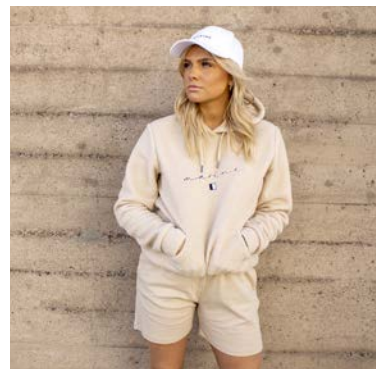

Navy

White

Pink

7903450

Lt padded sailjacket
Thin Mechanical Stretch,
Taped seams

Lady
XS-XXL

112221=9

Navy Comb