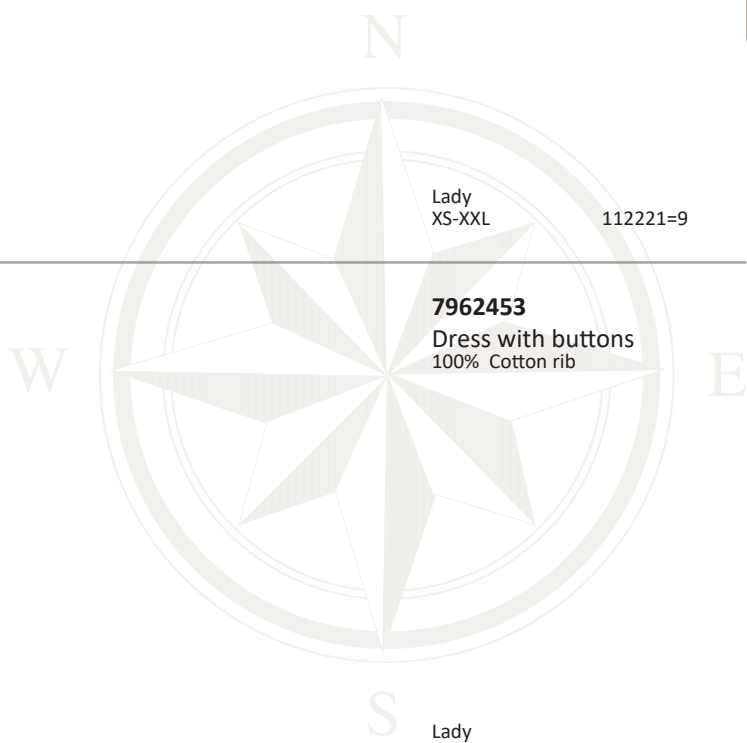

7962453

Dress with buttons
100% Cotton rib

Lady
XS-XXL
M-3XL

112221=9
12321=9