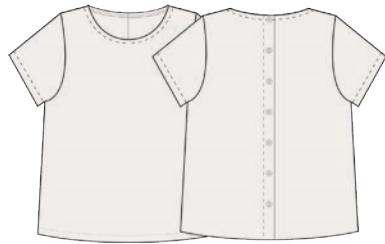

White

7953464
Blouse with buttons
Linen mix

Lady
XS-XXL

112221=9